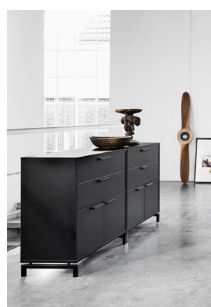

URBAN STORAGE

URBAN STORAGE:

Urban Storage is a modern and flexible collection of beautiful storage units in many different shapes and sizes.

The series proves that Scandinavian simplicity is elegant and sophisticated. The different storage units are equipped with sleek steel handles that add to its sleek, minimalistic look.

Holmris B8 provides lots of flexibility with this collection, allowing you to build a storage unit that fits your exact needs.

All Holmris furniture is produced and designed in Denmark to ensure the highest possible quality.

- Cabinet in veneer og decor
- Fronts in veneer, decor, laminate, NanoSoft laminate or linoleum
- Widths 41, 81, 120 cm. Depth 39 cm. Heights 37, 73, 108, 143, 178 cm.
- Choose between wheels, plinth base or legs